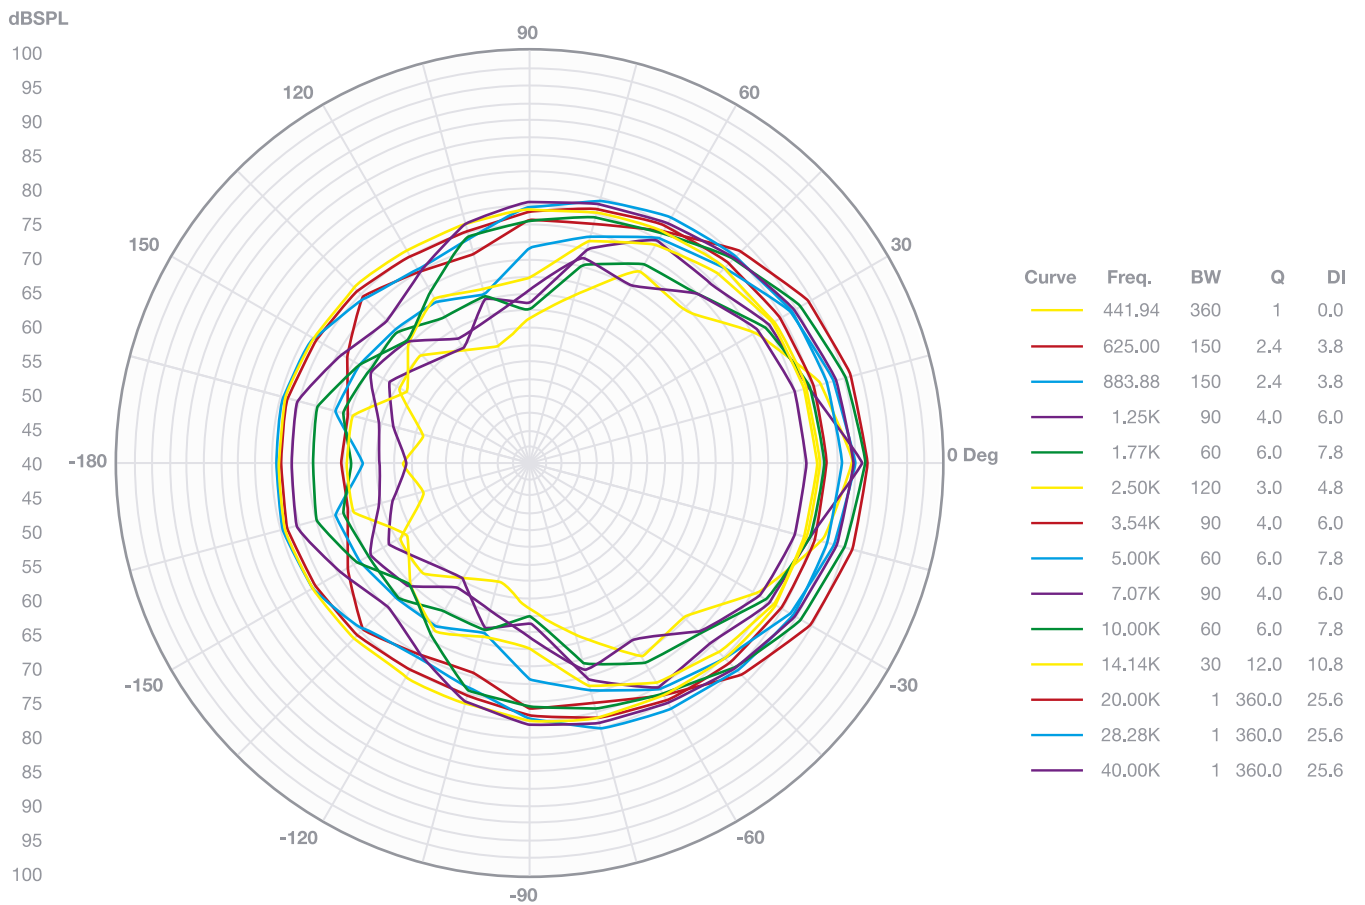

## SPL vs Frequency

## SPL vs Angle

+ Info  
<https://fonestar.com/SONORA-5TB>