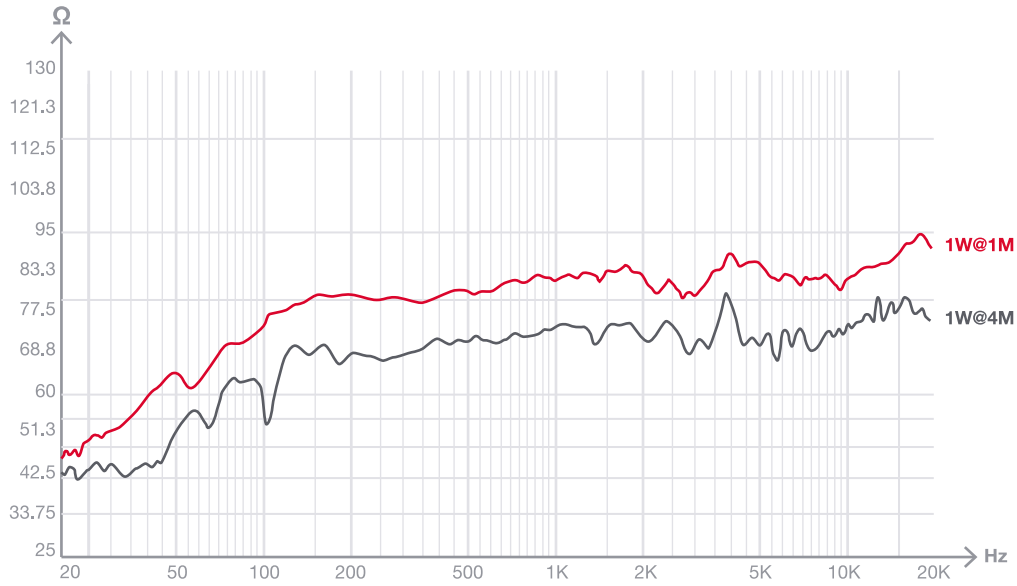

## SPL vs Frequency

## SPL vs Angle

+ Info  
<https://fonestar.com/SONORA-5TB>